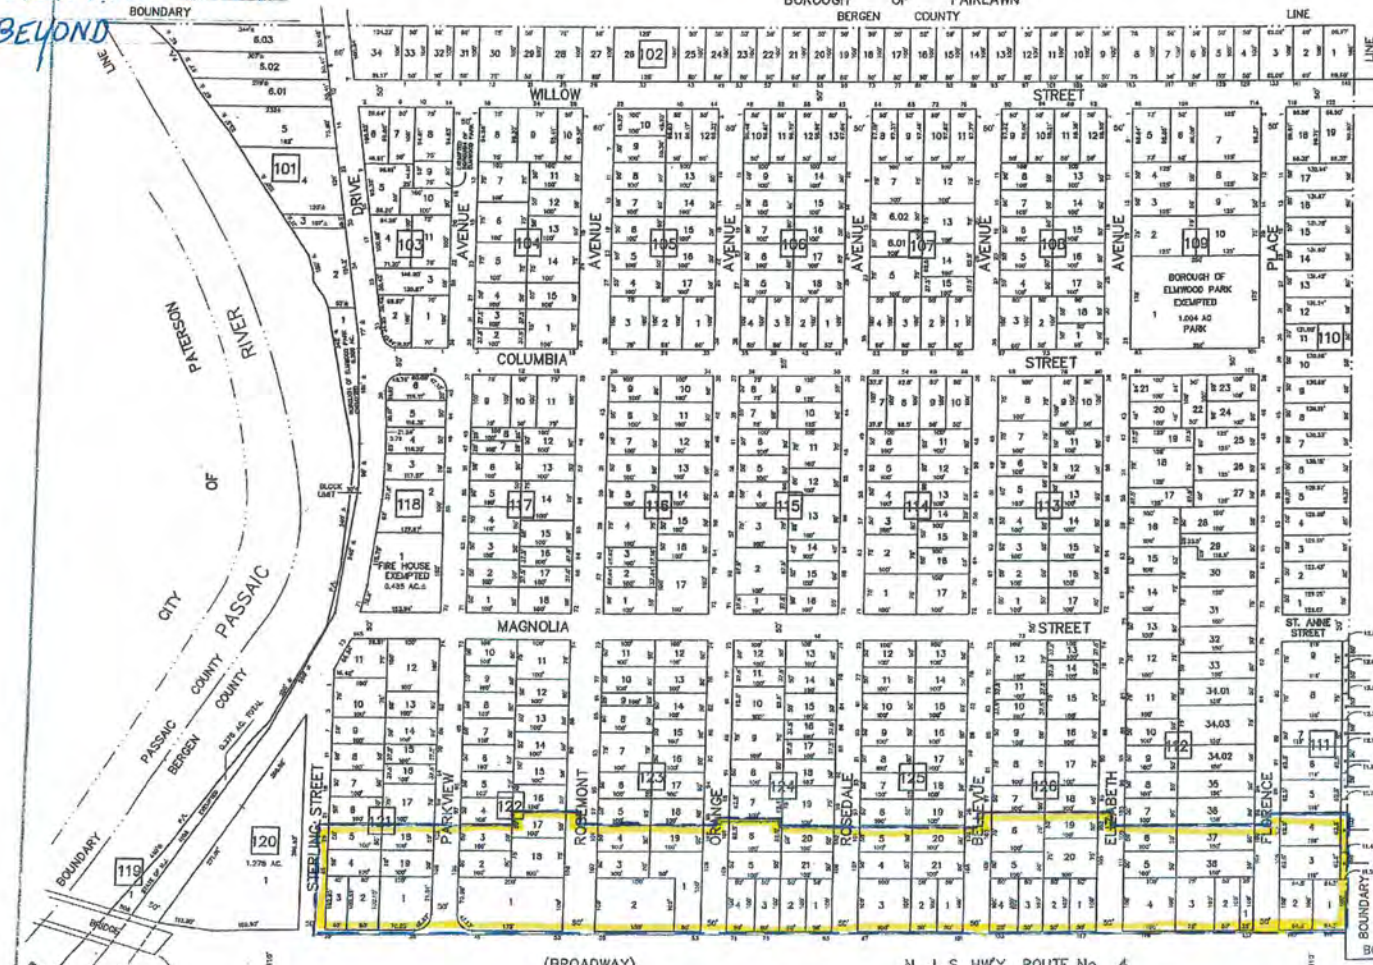

C.L. REZONING PROJECT PROPERTY NOTIFICATION MAP

AREA WITHIN ZONE +

100' BEYOND

BOROUGH OF FAIRLAWN
BERGEN COUNTY

BOROUGH OF FAIRLAWN
BERGEN COUNTY

(BROADWAY)

N. J. S. HWY ROUTE No. 4

SHEET 3

SHEET 2

TAX MAP
BOROUGH OF ELMWOOD PARK
BERGEN COUNTY, NEW JERSEY
SCALE: 1" = 100'
JULY 25, 1995
DAVID J. BOSWELL, P.L.S.
BOSWELL ENGINEERING
78-80 MT. VERNON STREET
RIDGEFIELD PARK, N.J.