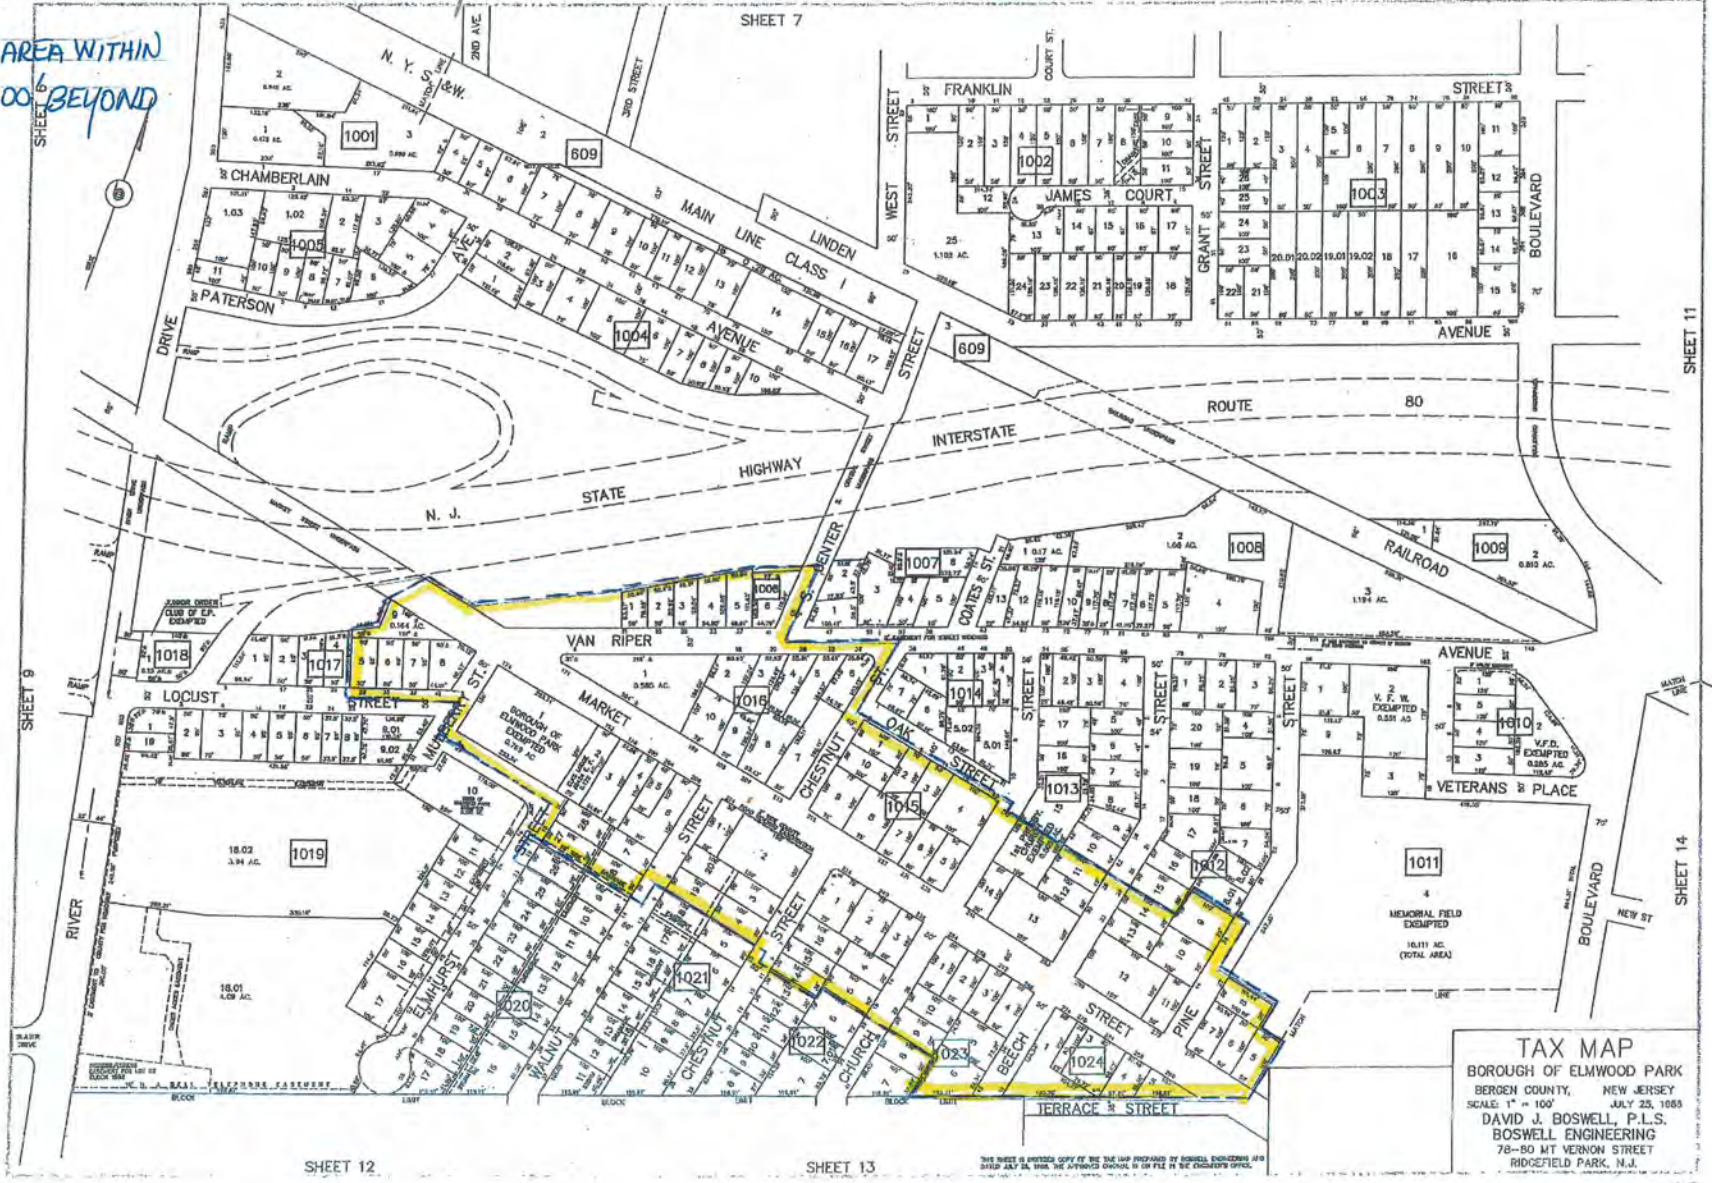

CL REZONING PROJECT - PROPERTY NOTIFICATION MAP

[Yellow box] = AREA WITHIN ZONE +100 BEYOND

TAX MAP
BOROUGH OF ELMWOOD PARK
BERGEN COUNTY, NEW JERSEY
SCALE: 1" = 100'
JULY 25, 1985
DAVID J. BOSWELL, P.L.S.
BOSWELL ENGINEERING
78-80 MT VERNON STREET
RIDGEFIELD PARK, N.J.

SHEET 12

SHEET 13