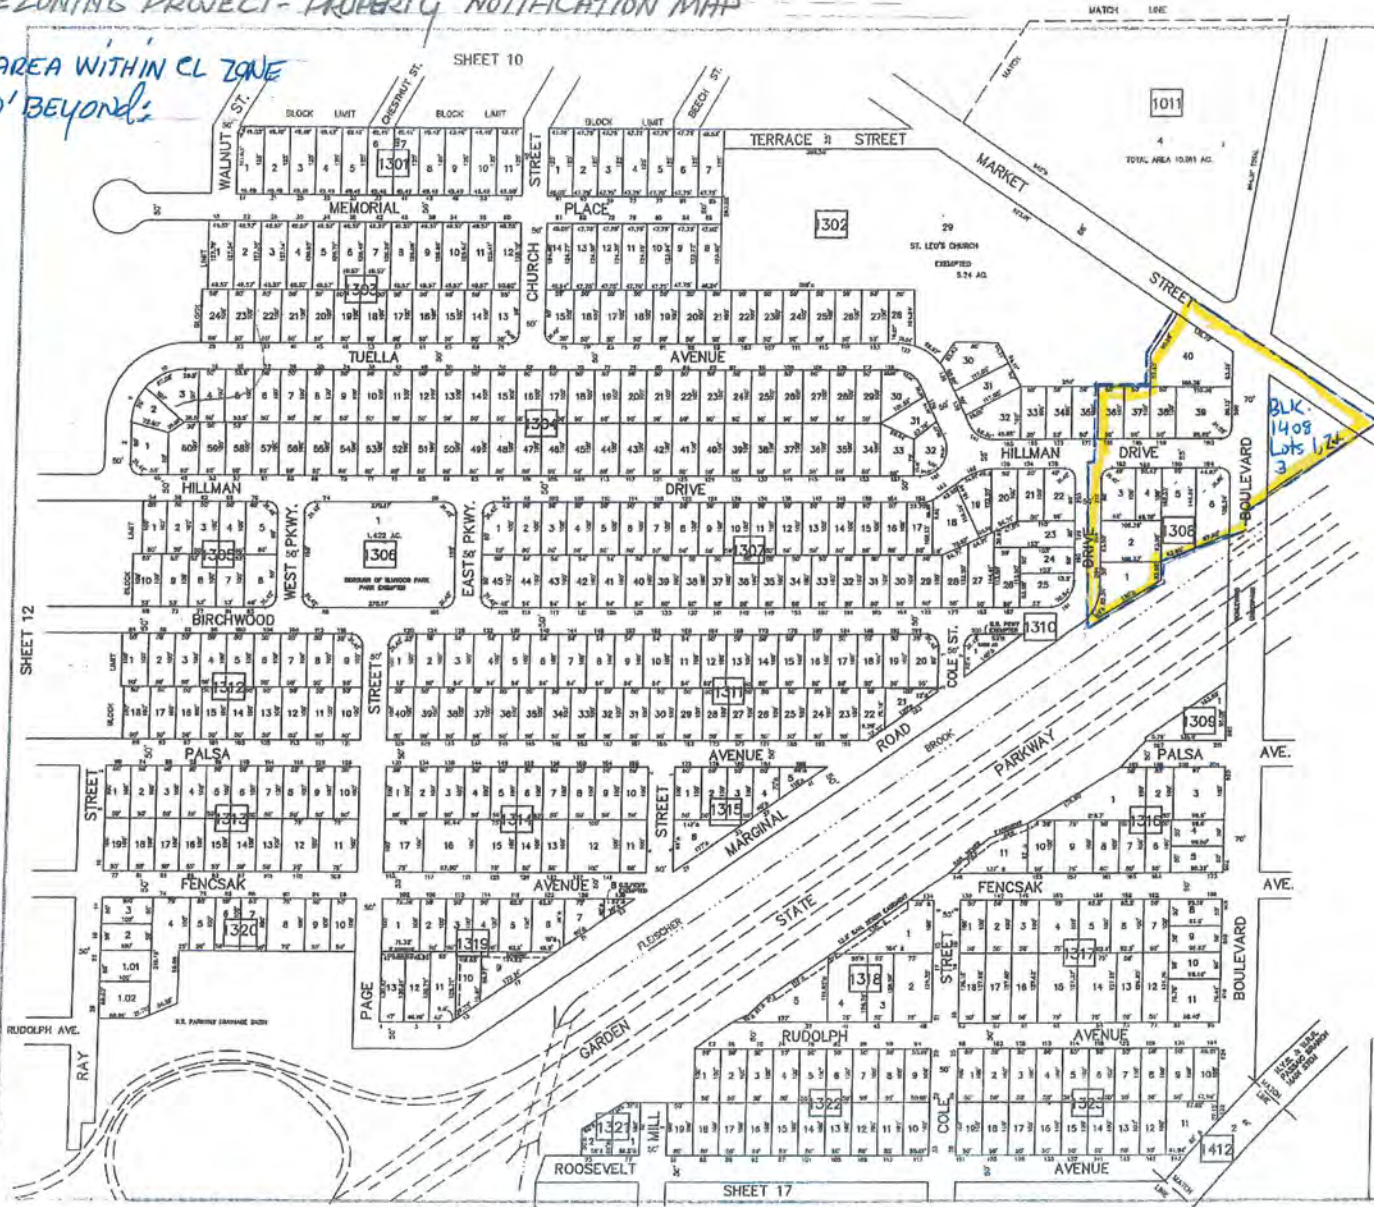

CL REZONING PROJECT - PROPERTY NOTIFICATION MAP

[Yellow Highlight] = AREA WITHIN CL ZONE AND 100' BEYOND

TAX MAP
BOROUGH OF ELMWOOD PARK
BERGEN COUNTY, NEW JERSEY
SCALE: 1" = 100'
JULY 25, 1988
DAVID J. BOSWELL, P.L.S.
BOSWELL ENGINEERING
78-80 MT VERNON STREET
RIDGEFIELD PARK, N.J.